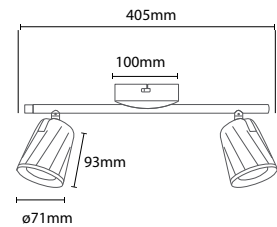

Double Head

12w VT-812-W

SKU: 8254 - 3000K Warm White
SKU: 8256 - 4000K Day White

3800157627047
3800157627061

Sensor Compatible:	Yes
Voltage/Frequency:	AC:220-240V,50/60Hz
Luminous Flux:	960lm
IP Rating:	IP20
CRI:	>80

PF:	>0.5
Beam Angle:	100°
Body Type:	Plastic+Metal
Dimension:	405x100x93mm
Box Qty:	12 Pcs