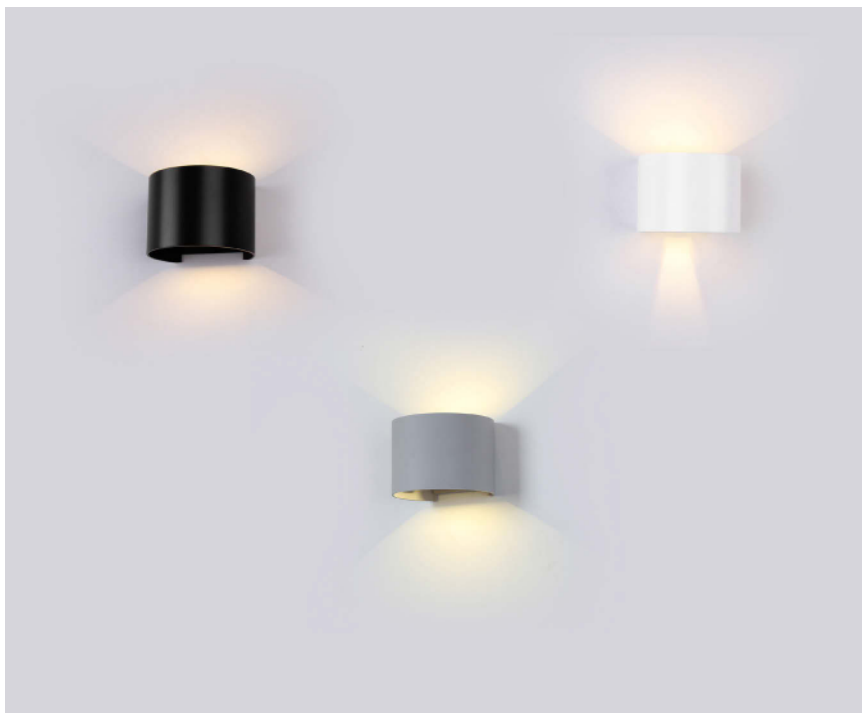

Square-Bridgelux
12W VT-759-12

Sensor Compatible:	Yes
Voltage/Frequency:	AC:220-240V,50/60Hz
Luminous Flux:	1100lm
IP Rating:	IP65
CRI:	>80

PF:	>0.45
Beam Angle:	Adjustable 5°-120°
Body Type:	Aluminium
Dimension:	100x100x100mm
Box Qty:	20 Pcs