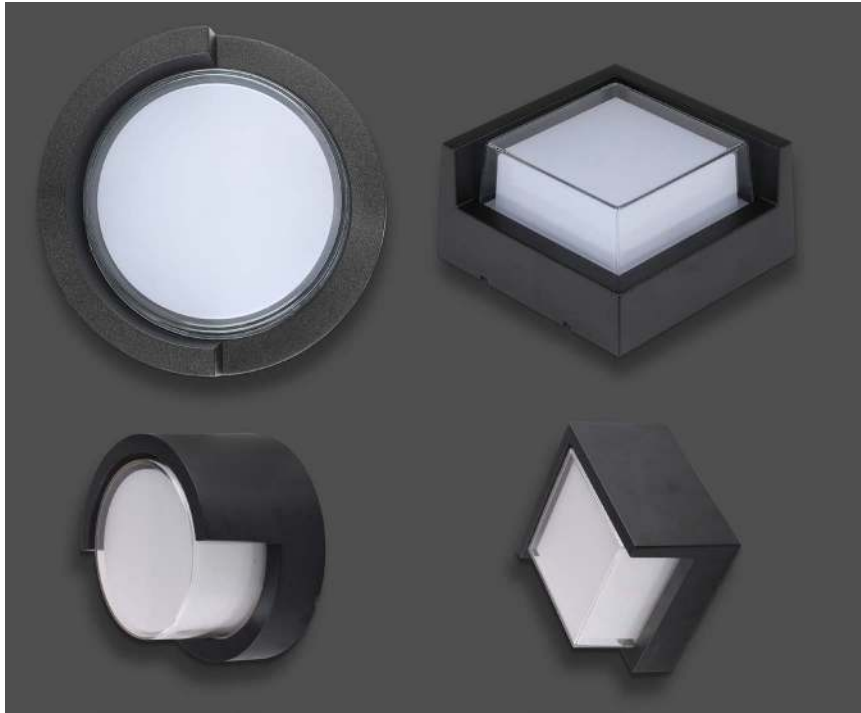

PF: **>0.4**
Beam Angle: **41°**
Body Type: **Nylon**
Dimension: **83x123x30mm**
Box Qty: **10 Pcs**

LED Wall Lights
7W VT-831-CRD

Sensor Compatible:	Yes
Voltage/Frequency:	AC:220-240V,50/60Hz
Luminous Flux:	400lm
IP Rating:	IP65
CRI:	>80