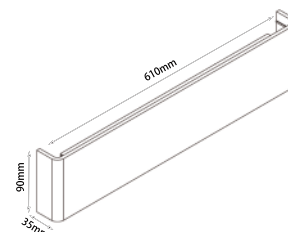

Adjustable Modern Wall Lights

18w VT-819-W

SKU: 8533 - 3000K Warm White 3800157638678
SKU: 8534 - 4000K Day White 3800157638685

Sensor Compatible: **Yes**
Voltage/Frequency: **AC:220-240V,50/60Hz**
Luminous Flux: **1800lm**
IP Rating: **IP44**
CRI: **>80**

PF: **>0.5**
Beam Angle: **Adjustable 5°-90°**
Body Type: **Aluminium**
Dimension: **600x100x42mm**
Box Qty: **10 Pcs**