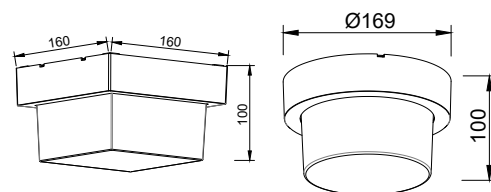

LED Wall Lights

12W VT-828-RD

Sensor Compatible:	Yes
Voltage/Frequency:	AC:220-240V,50/60Hz
Luminous Flux:	900lm
IP Rating:	IP65
CRI:	>80

PF:	>0.5
Beam Angle:	158°
Body Type:	PC
Dimension:	169x100mm
Box Qty:	20 Pcs