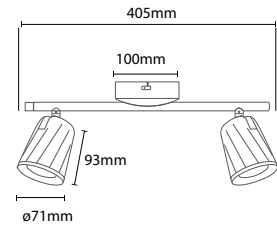

Double Head

12w VT-812-W

SKU: 8254 - 3000K Warm White
SKU: 8256 - 4000K Day White

3800157627047
3800157627061

Sensor Compatible:	Yes
Voltage/Frequency:	AC:220-240V,50/60Hz
Luminous Flux:	960lm
IP Rating:	IP20
CRI:	>80

PF:	>0.5
Beam Angle:	100°
Body Type:	Plastic+Metal
Dimension:	405x100x93mm
Box Qty:	12 Pcs

Double Head

12w VT-812-B

SKU: 8255 - 3000K Warm White
SKU: 8257 - 4000K Day White

3800157627054
3800157627078

Sensor Compatible:	Yes
Voltage/Frequency:	AC:220-240V,50/60Hz
Luminous Flux:	960lm
IP Rating:	IP20
CRI:	>80

PF:	>0.5
Beam Angle:	100°
Body Type:	Plastic+Metal
Dimension:	405x100x93mm
Box Qty:	12 Pcs

Tripple Head

18w VT-818-W

SKU: 8258 - 3000K Warm White
SKU: 8260 - 4000K Day White

3800157627085
3800157627108

Sensor Compatible:	Yes
Voltage/Frequency:	AC:220-240V,50/60Hz
Luminous Flux:	1440lm
IP Rating:	IP20
CRI:	>80

PF:	>0.5
Beam Angle:	100°
Body Type:	Plastic+Metal
Dimension:	605x100x93mm
Box Qty:	12 Pcs

Tripple Head

18w VT-818-B

SKU: 8259 - 3000K Warm White
SKU: 8261 - 4000K Day White

3800157627092
3800157627115

Sensor Compatible:	Yes
Voltage/Frequency:	AC:220-240V,50/60Hz
Luminous Flux:	1440lm
IP Rating:	IP20
CRI:	>80

PF:	>0.5
Beam Angle:	100°
Body Type:	Plastic+Metal
Dimension:	605x100x93mm
Box Qty:	12 Pcs