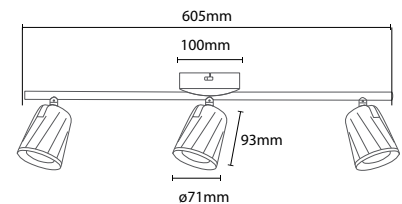

Tripple Head

18w VT-818-W

SKU: 8258 - 3000K Warm White
SKU: 8260 - 4000K Day White

3800157627085
3800157627108

Sensor Compatible:	Yes
Voltage/Frequency:	AC:220-240V,50/60Hz
Luminous Flux:	1440lm
IP Rating:	IP20
CRI:	>80

PF:	>0.5
Beam Angle:	100°
Body Type:	Plastic+Metal
Dimension:	605x100x93mm
Box Qty:	12 Pcs