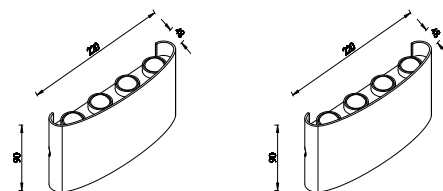

Black

SKU: 8619 - 3000K Warm White 3800157652315
SKU: 8620 - 4000K Day White 3800157652322

White

SKU: 8617 - 3000K Warm White 3800157652292
SKU: 8618 - 4000K Day White 3800157652308

Up-Down Lights

8W VT-848-B

Sensor Compatible: **Yes**
Voltage/Frequency: **AC:220-240V,50Hz**
Luminous Flux: **800lm**
IP Rating: **IP54**
CRI: **>80**

PF: **>0.6**
Beam Angle: **Up150° / Down150°**
Body Type: **Aluminium**
Dimension: **220x48x90mm**
Box Qty: **20 Pcs**

Black

SKU: 8563 - 3000K White 3800157643740
SKU: 8561 - 6400K White 3800157643726

White

SKU: 8562 - 3000K Warm White 3800157643733
SKU: 8560 - 6400K White 3800157643719

LED Wall Lights

4W VT-844-B

Sensor Compatible: **Yes**
Voltage/Frequency: **AC:220-240V,50/60Hz**
Luminous Flux: **150lm**
IP Rating: **IP65**
CRI: **>80**

PF: **>0.4**
Beam Angle: **41°**
Body Type: **Nylon**
Dimension: **83x123x30mm**
Box Qty: **10 Pcs**