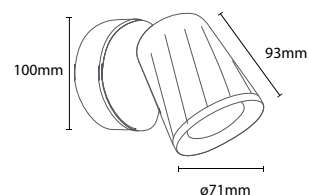

Tripple Head

13.5W VT-813-B

SKU: 8271 - 3000K Warm White
SKU: 8273 - 4000K Day White

3800157627214
3800157627238

Sensor Compatible:	Yes
Voltage/Frequency:	AC:220-240V,50/60Hz
Luminous Flux:	1080lm
IP Rating:	IP20
CRI:	>80

PF:	>0.5
Beam Angle:	100°
Body Type:	Plastic+Metal
Dimension:	600x100x94mm
Box Qty:	12 Pcs