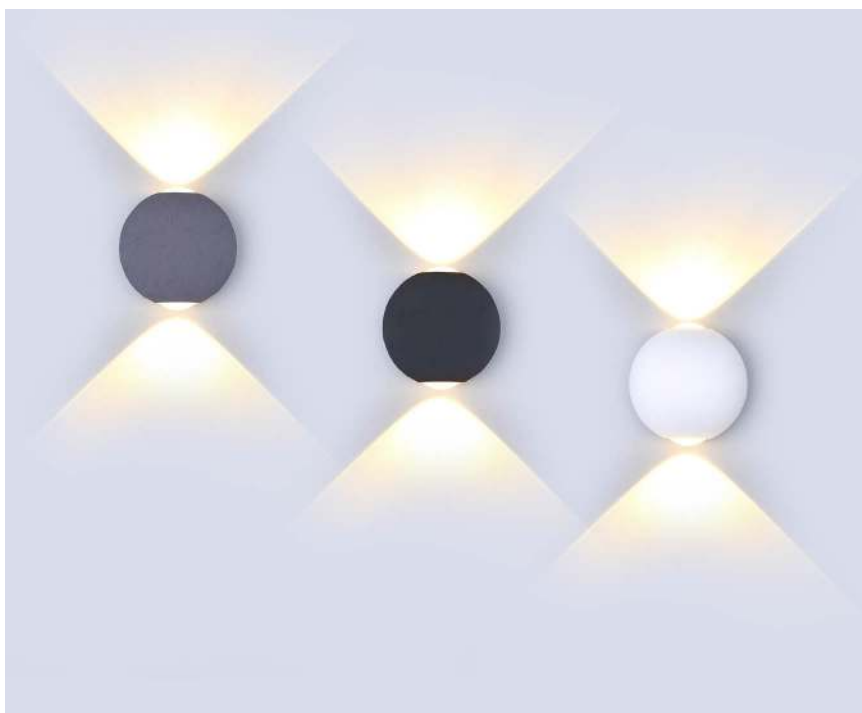

Grey

SKU: 7083 - 3000K Warm White 3800157616423
SKU: 7092 - 4000K Day White 3800157616928

Round-Bridgelux

6W VT-756

Sensor Compatible:	Yes
Voltage/Frequency:	AC:220-240V,50/60Hz
Luminous Flux:	660lm
IP Rating:	IP65
CRI:	>80

PF:	>0.45
Beam Angle:	Adjustable 5°-120°
Body Type:	Aluminium
Dimension:	140x115x100mm
Box Qty:	20 Pcs