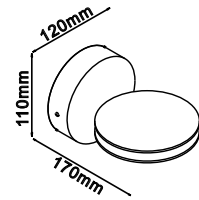

Black

SKU: 8219 - 3000K Warm White 3800157623360
SKU: 8220 - 4000K Day White 3800157623377