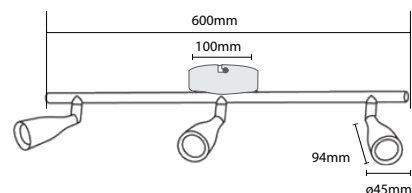

Tripple Head

13.5W VT-813-W

SKU: 8270 - 3000K Warm White
SKU: 8272 - 4000K Day White

3800157627207
3800157627221

Sensor Compatible:	Yes
Voltage/Frequency:	AC:220-240V,50/60Hz
Luminous Flux:	1080lm
IP Rating:	IP20
CRI:	>80

PF:	>0.5
Beam Angle:	100°
Body Type:	Plastic+Metal
Dimension:	600x100x94mm
Box Qty:	12 Pcs