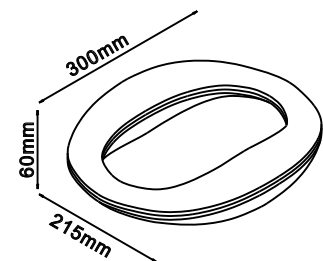

Sensor Compatible:	Yes
Voltage/Frequency:	AC:110-240V,50/60Hz
Luminous Flux:	1100lm
IP Rating:	IP65
CRI:	>80

PF:	>0.45
Beam Angle:	360°
Body Type:	Aluminium
Dimension:	300x215x60mm
Box Qty:	20 Pcs