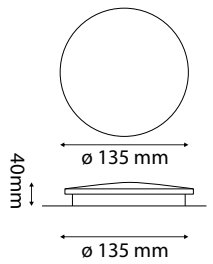

SKU: 7524 - 3000K Warm White 3800157620017
SKU: 7525 - 4000K Day White 3800157620024

Sensor Compatible:	Yes
Voltage/Frequency:	AC:220-240V,50/60Hz
Luminous Flux:	660lm
IP Rating:	IP65
CRI:	>80

PF:	>0.55
Beam Angle:	360°
Body Type:	Aluminium
Dimension:	Ø135mm
Box Qty:	20 Pcs

Round-Bridgelux
9W VT-743