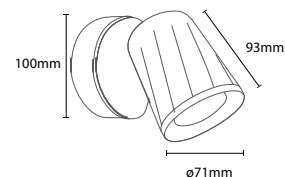

Single Head

6W VT-806-W

SKU: 8250 - 3000K Warm White
SKU: 8252 - 4000K Day White

3800157627009
3800157627023

Sensor Compatible:	Yes
Voltage/Frequency:	AC:220-240V,50/60Hz
Luminous Flux:	480lm
IP Rating:	IP20
CRI:	>80

PF:	>0.5
Beam Angle:	100°
Body Type:	Plastic+Metal
Dimension:	100x93mm
Box Qty:	24 Pcs