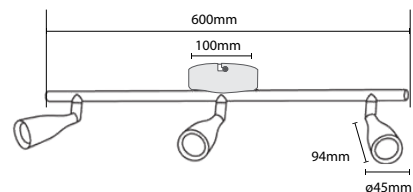

Tripple Head

13.5W VT-813-W

SKU: 8270 - 3000K Warm White
SKU: 8272 - 4000K Day White

3800157627207
3800157627221

Sensor Compatible:	Yes
Voltage/Frequency:	AC:220-240V,50/60Hz
Luminous Flux:	1080lm
IP Rating:	IP20
CRI:	>80

PF:	>0.5
Beam Angle:	100°
Body Type:	Plastic+Metal
Dimension:	600x100x94mm
Box Qty:	12 Pcs

Tripple Head

13.5W VT-813-B

SKU: 8271 - 3000K Warm White
SKU: 8273 - 4000K Day White

3800157627214
3800157627238

Sensor Compatible:	Yes
Voltage/Frequency:	AC:220-240V,50/60Hz
Luminous Flux:	1080lm
IP Rating:	IP20
CRI:	>80

PF:	>0.5
Beam Angle:	100°
Body Type:	Plastic+Metal
Dimension:	600x100x94mm
Box Qty:	12 Pcs

Single Head

6W VT-806-W

SKU: 8250 - 3000K Warm White
SKU: 8252 - 4000K Day White

3800157627009
3800157627023

Sensor Compatible:	Yes
Voltage/Frequency:	AC:220-240V,50/60Hz
Luminous Flux:	480lm
IP Rating:	IP20
CRI:	>80

PF:	>0.5
Beam Angle:	100°
Body Type:	Plastic+Metal
Dimension:	100x93mm
Box Qty:	24 Pcs

Single Head

6W VT-806-B

SKU: 8251 - 3000K Warm White
SKU: 8253 - 4000K Day White

3800157627016
3800157627030

Sensor Compatible:	Yes
Voltage/Frequency:	AC:220-240V,50/60Hz
Luminous Flux:	480lm
IP Rating:	IP20
CRI:	>80

PF:	>0.5
Beam Angle:	100°
Body Type:	Plastic+Metal
Dimension:	100x93mm
Box Qty:	24 Pcs