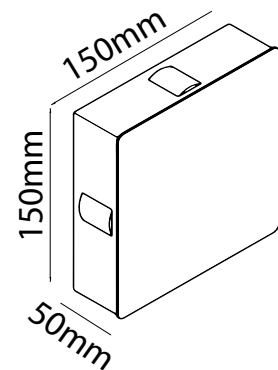

Square-IP65
4W VT-704

Sensor Compatible:	Yes
Voltage/Frequency:	AC:220-240V,50/60Hz
Luminous Flux:	440lm
IP Rating:	IP65
CRI:	>80

PF:	>0.5
Beam Angle:	4*60°
Body Type:	Aluminium+Acrylic
Dimension:	150x150x50mm
Box Qty:	20 Pcs