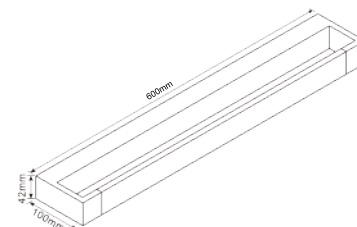

Modern Wall Lights

12w VT-712

Sensor Compatible: **Yes**
Voltage/Frequency: **AC:100-240V,50/60Hz**
Luminous Flux: **1100lm**
IP Rating: **IP20**
CRI: **>80**

PF: **>0.5**
Beam Angle: **360°**
Body Type: **Aluminium+Acrylic**
Dimension: **260x125x55mm**
Box Qty: **20 Pcs**