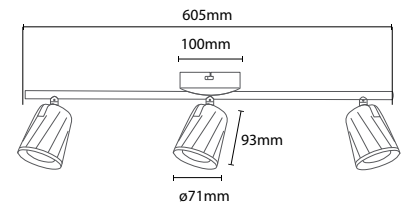

Double Head

12w VT-812-B

SKU: 8255 - 3000K Warm White
SKU: 8257 - 4000K Day White

3800157627054
3800157627078

Sensor Compatible:	Yes
Voltage/Frequency:	AC:220-240V,50/60Hz
Luminous Flux:	960lm
IP Rating:	IP20
CRI:	>80

PF:	>0.5
Beam Angle:	100°
Body Type:	Plastic+Metal
Dimension:	405x100x93mm
Box Qty:	12 Pcs