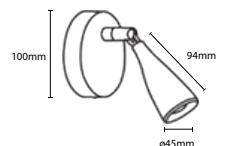

Black VT-805-B

SKU: 8263 - 3000K Warm White
SKU: 8265 - 4000K Day White

Single Head
4.5W

Sensor Compatible:	Yes
Voltage/Frequency:	AC:220-240V,50/60Hz
Luminous Flux:	360lm
IP Rating:	IP20
CRI:	>80

PF:	>0.5
Beam Angle:	100°
Body Type:	Plastic+Metal
Dimension:	100x94x45mm
Box Qty:	12 Pcs