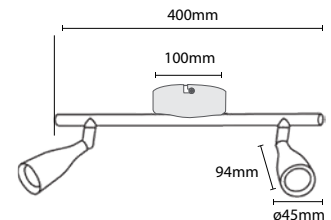

Black VT-805-B

SKU: 8263 - 3000K Warm White
SKU: 8265 - 4000K Day White

Single Head
4.5W

Sensor Compatible:	Yes
Voltage/Frequency:	AC:220-240V,50/60Hz
Luminous Flux:	360lm
IP Rating:	IP20
CRI:	>80

PF:	>0.5
Beam Angle:	100°
Body Type:	Plastic+Metal
Dimension:	100x94x45mm
Box Qty:	12 Pcs