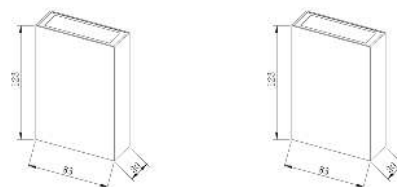

LED Wall Lights

4W VT-844-B

Sensor Compatible: **Yes**
Voltage/Frequency: **AC:220-240V,50/60Hz**
Luminous Flux: **150lm**
IP Rating: **IP65**
CRI: **>80**

PF: **>0.4**
Beam Angle: **41°**
Body Type: **Nylon**
Dimension: **83x123x30mm**
Box Qty: **10 Pcs**