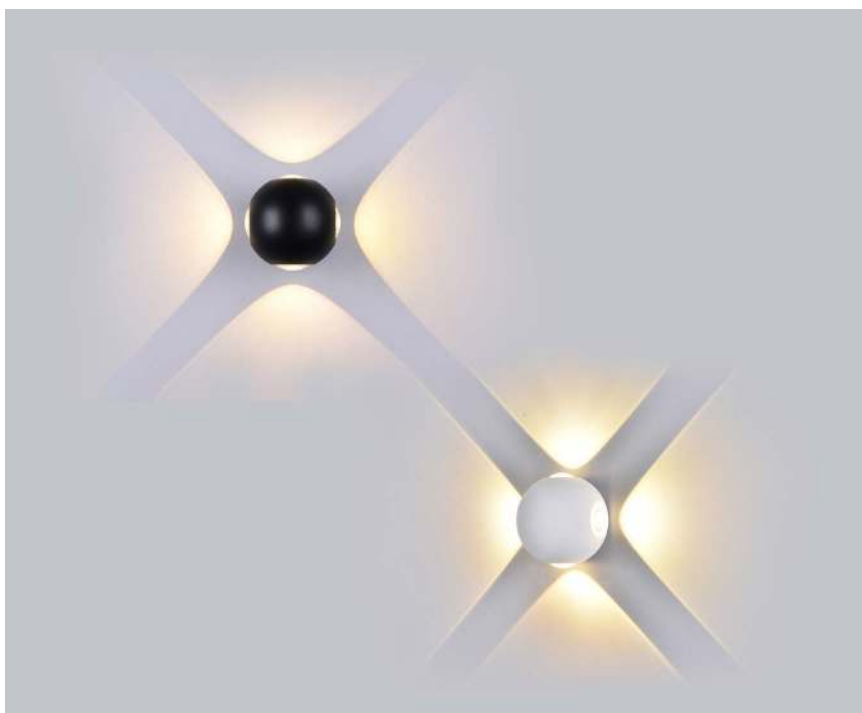

Round-IP65

4W VT-706

Sensor Compatible:	Yes
Voltage/Frequency:	AC:220-240V,50/60Hz
Luminous Flux:	440lm
IP Rating:	IP65
CRI:	>80

PF:	>0.5
Beam Angle:	4*60°
Body Type:	Aluminium+Acrylic
Dimension:	150x50mm
Box Qty:	20 Pcs

White

SKU: 8551 - 3000K Warm White 3800157640459
SKU: 8552 - 4000K Day White 3800157640466

Black

SKU: 8553 - 3000K Warm White 3800157640473
SKU: 8554 - 4000K Day White 3800157640480