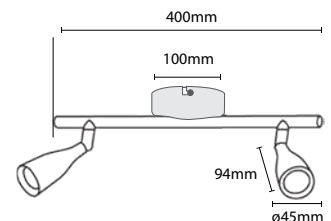

Double Head
9W **VT-810-W**

SKU: 8266 - 3000K Warm White 3800157627160
SKU: 8268 - 4000K Day White 3800157627184

Sensor Compatible:	Yes
Voltage/Frequency:	AC:220-240V,50/60Hz
Luminous Flux:	720lm
IP Rating:	IP20
CRI:	>80

PF:	>0.5
Beam Angle:	100°
Body Type:	Plastic+Metal
Dimension:	400x100x94mm
Box Qty:	12 Pcs