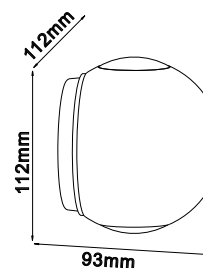

Round Light

6W VT-836

Sensor Compatible:	Yes
Voltage/Frequency:	AC:220-240V,50/60Hz
Luminous Flux:	660lm
IP Rating:	IP65
CRI:	>80

PF:	>0.5
Beam Angle:	Up-Down 90°
Body Type:	Aluminium
Dimension:	112x112x93mm
Box Qty:	20 Pcs