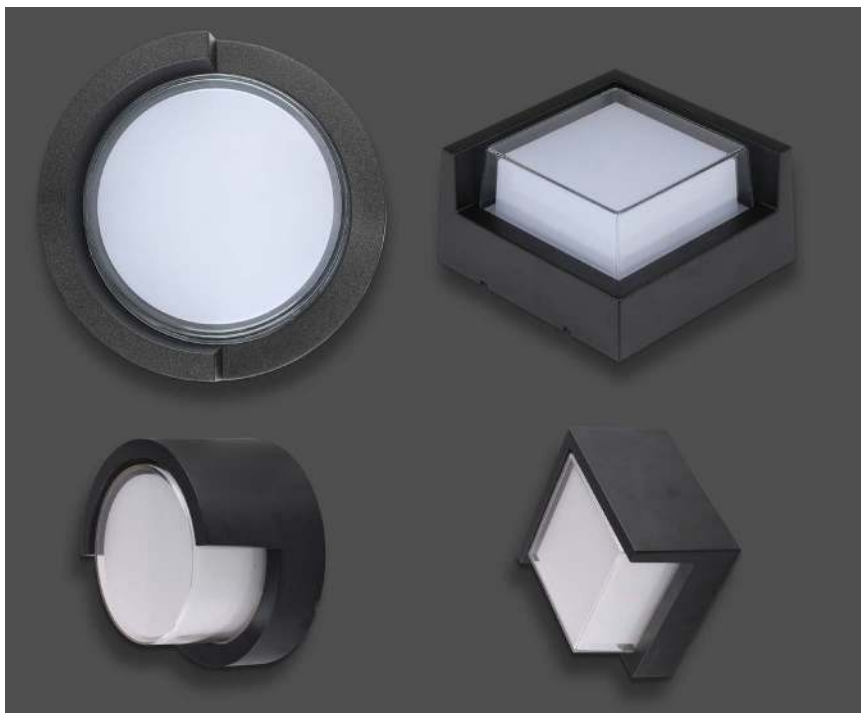

PF: **>0.4**
Beam Angle: **41°**
Body Type: **Nylon**
Dimension: **83x123x30mm**
Box Qty: **10 Pcs**

LED Wall Lights
7W VT-831-CRD

Sensor Compatible:	Yes
Voltage/Frequency:	AC:220-240V,50/60Hz
Luminous Flux:	400lm
IP Rating:	IP65
CRI:	>80

PF:	>0.6
Beam Angle:	128°
Body Type:	PC
Dimension:	133x133mx67m
Box Qty:	20 Pcs

Round

SKU: 8609 - 3000K Warm White 3800157652063

Square

SKU: 8610 - 3000K Warm White 3800157652070

LED Wall Lights
12W VT-827-RD