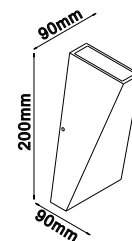

Triangle Light

6W VT-826

Sensor Compatible:	Yes
Voltage/Frequency:	AC:220-240V,50/60Hz
Luminous Flux:	660lm
IP Rating:	IP65
CRI:	>80

PF:	>0.5
Beam Angle:	Up15°-Down120°
Body Type:	Aluminium
Dimension:	90x200x90mm
Box Qty:	20 Pcs